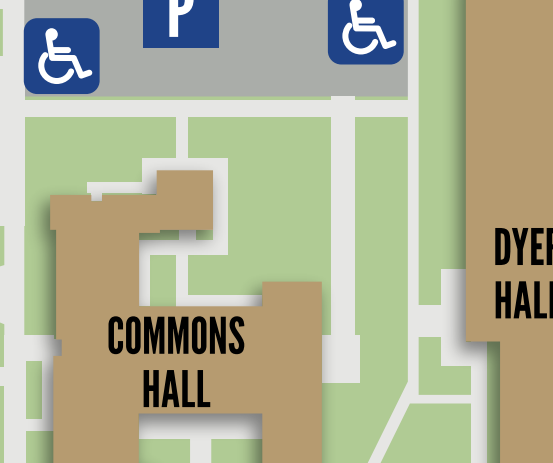

NORTHEASTERN

OKLAHOMA
A&M COLLEGE

NORTHEASTERN OKLAHOMA A&M COLLEGE
200 I ST. NE MIAMI, OK 74354
1.800.GO.GO.NEO
NEO.EDU

Rockdale Blvd.

Bay St.

I St. NE

4th Ave. NE

3rd Ave. NE

H St. NE

2nd Ave. NE

1st Ave. NE

1st Ave. NE

H St. NE

Central Ave.

M St.

L St. NE