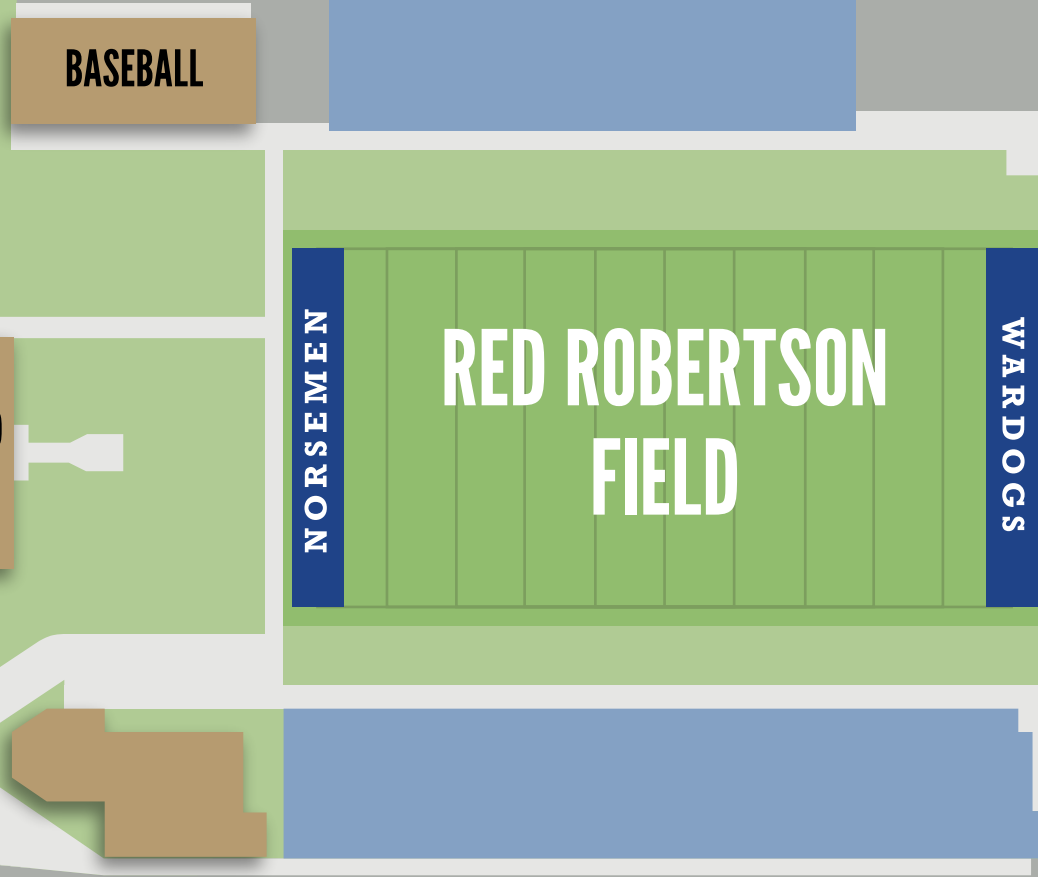

NORTHEASTERN

OKLAHOMA
A&M COLLEGE

NORTHEASTERN OKLAHOMA A&M COLLEGE
200 I ST. NE MIAMI, OK 74354
1.800.GO.GO.NEO
NEO.EDU

Rockdale Blvd.

Bay St.

I St. NE

4th Ave. NE

3rd Ave. NE

H St. NE

2nd Ave. NE

1st Ave. NE

1st Ave. NE

H St. NE

Central Ave.

M St.

L St. NE